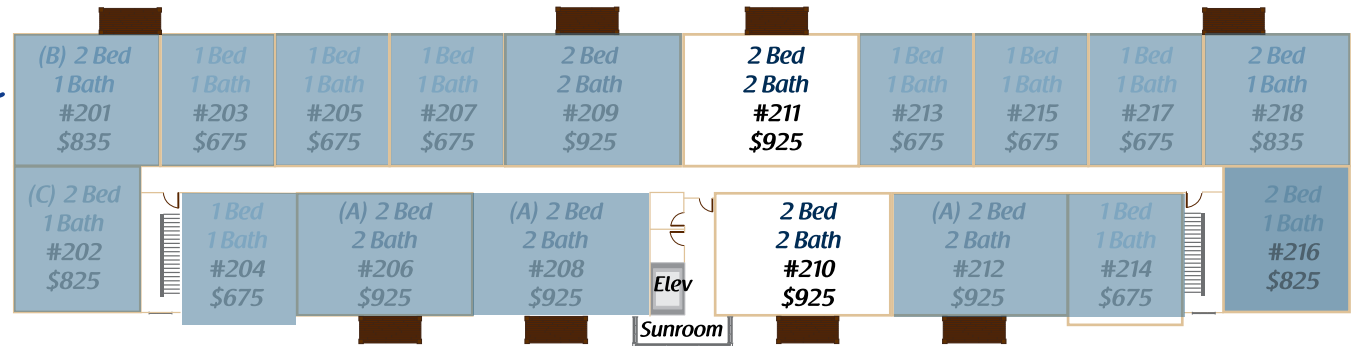

Windflower Apartments

Floor Plans

windflower
APARTMENTS

Updated: 11/10/10

Third Floor

Second Floor

First Floor

Unit A - 2 Bed, 2 Bath (1,119 sf)

Unit B - 2 Bed, 1 Bath (990 sf)

Unit C - 2 Bed, 1 Bath (974 sf)

Unit D - 1 Bed, 1 Bath (780 sf)