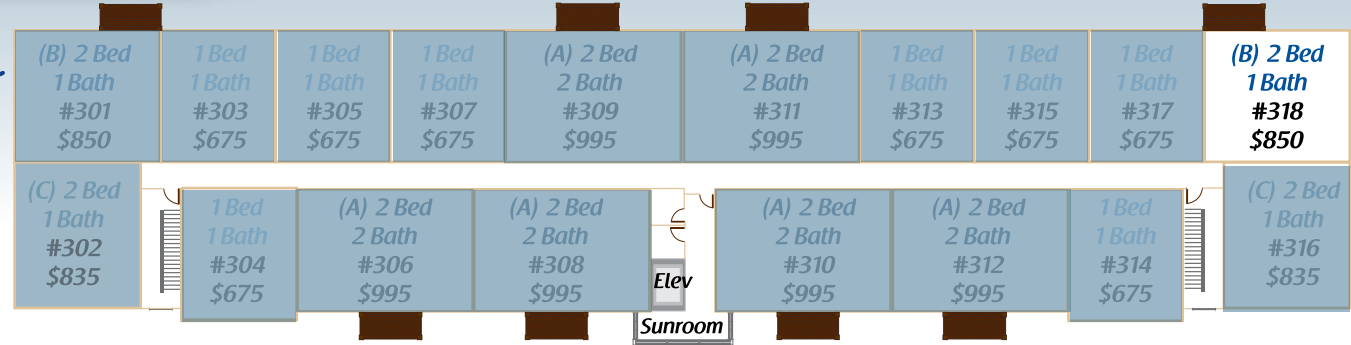

Windflower Apartments

Floor Plans

windflower
APARTMENTS

Updated: 11/10/10

Third Floor

Second Floor

First Floor

Unit A - 2 Bed, 2 Bath (1,119 sf)

Unit B - 2 Bed, 1 Bath (990 sf)

Unit C - 2 Bed, 1 Bath (974 sf)

Unit D - 1 Bed, 1 Bath (780 sf)