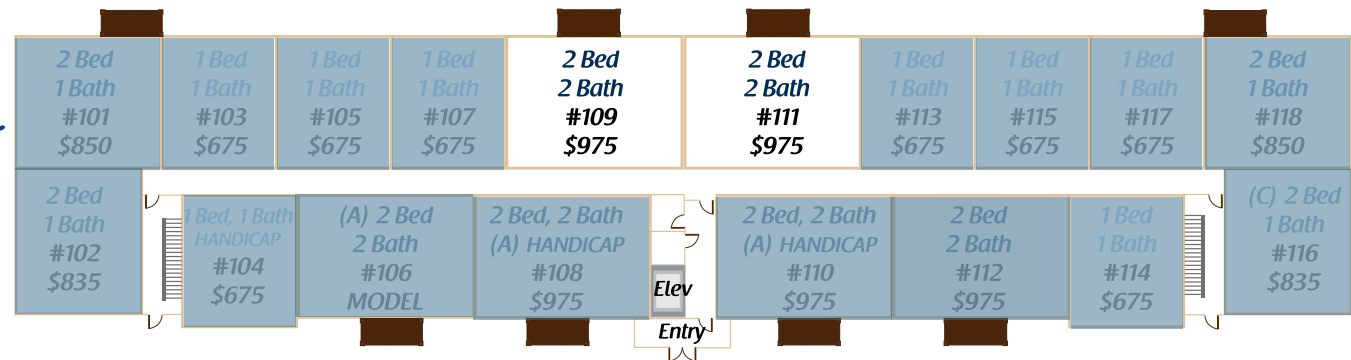

Windflower Apartments

Floor Plans

windflower
APARTMENTS

Updated: 11/10/10

Third Floor

Second Floor

First Floor

Unit A - 2 Bed, 2 Bath (1,119 sf)

Unit B - 2 Bed, 1 Bath (990 sf)

Unit C - 2 Bed, 1 Bath (974 sf)

Unit D - 1 Bed, 1 Bath (780 sf)