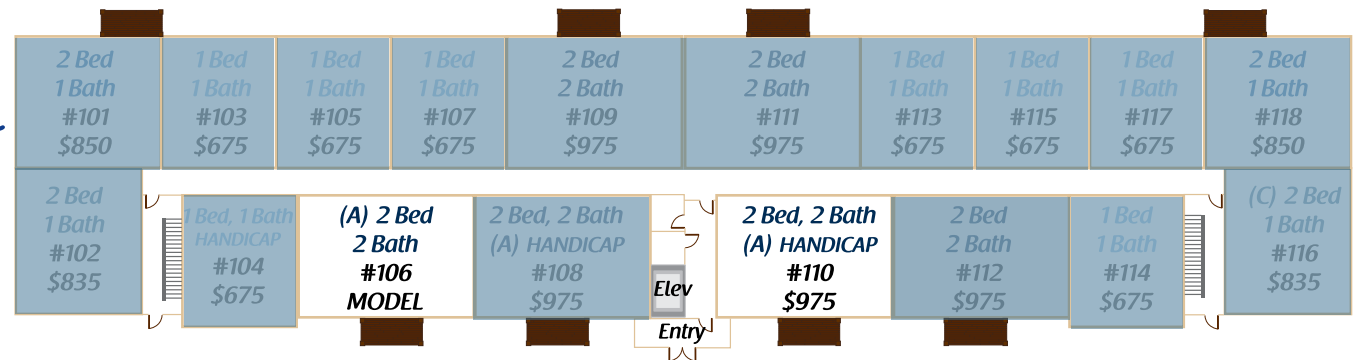

Windflower Apartments

Floor Plans

windflower
APARTMENTS

Updated: 3/26/10

Third Floor

Second Floor

First Floor

Unit A - 2 Bed, 2 Bath (1,119 sf)

Unit B - 2 Bed, 1 Bath (990 sf)

Unit C - 2 Bed, 1 Bath (974 sf)

Unit D - 1 Bed, 1 Bath (780 sf)