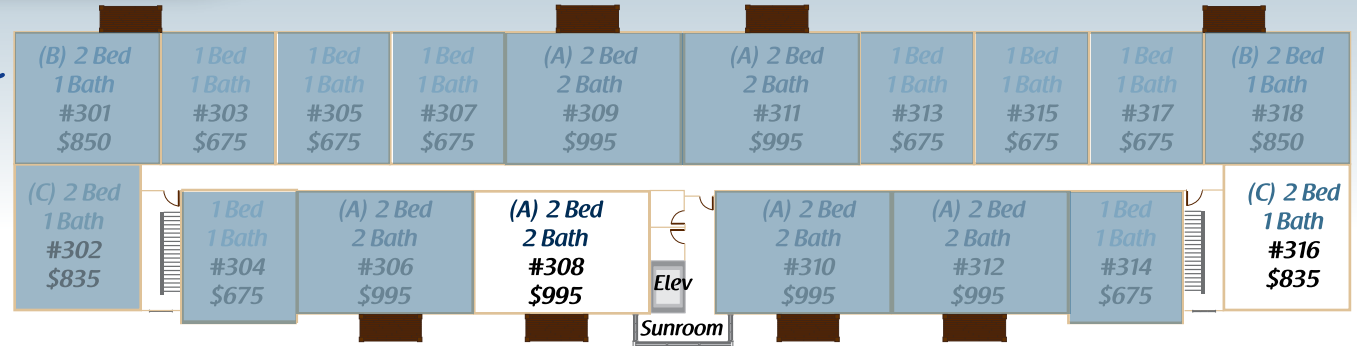

Windflower Apartments

Floor Plans

windflower
APARTMENTS

Updated: 3/26/10

Third Floor

Second Floor

First Floor

Unit A - 2 Bed, 2 Bath (1,119 sf)

Unit B - 2 Bed, 1 Bath (990 sf)

Unit C - 2 Bed, 1 Bath (974 sf)

Unit D - 1 Bed, 1 Bath (780 sf)