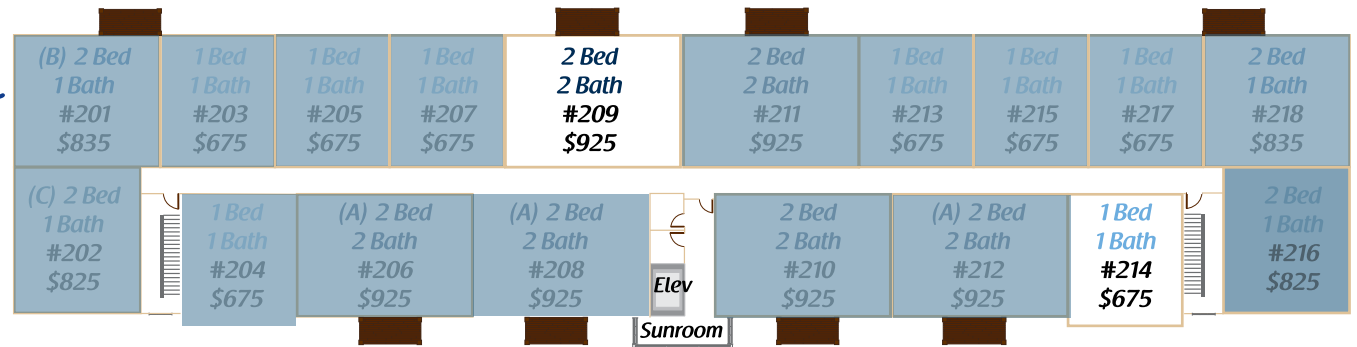

Windflower Apartments

Floor Plans

windflower
APARTMENTS

Updated: 3/26/10

Third Floor

Second Floor

First Floor

Unit A - 2 Bed, 2 Bath (1,119 sf)

Unit B - 2 Bed, 1 Bath (990 sf)

Unit C - 2 Bed, 1 Bath (974 sf)

Unit D - 1 Bed, 1 Bath (780 sf)